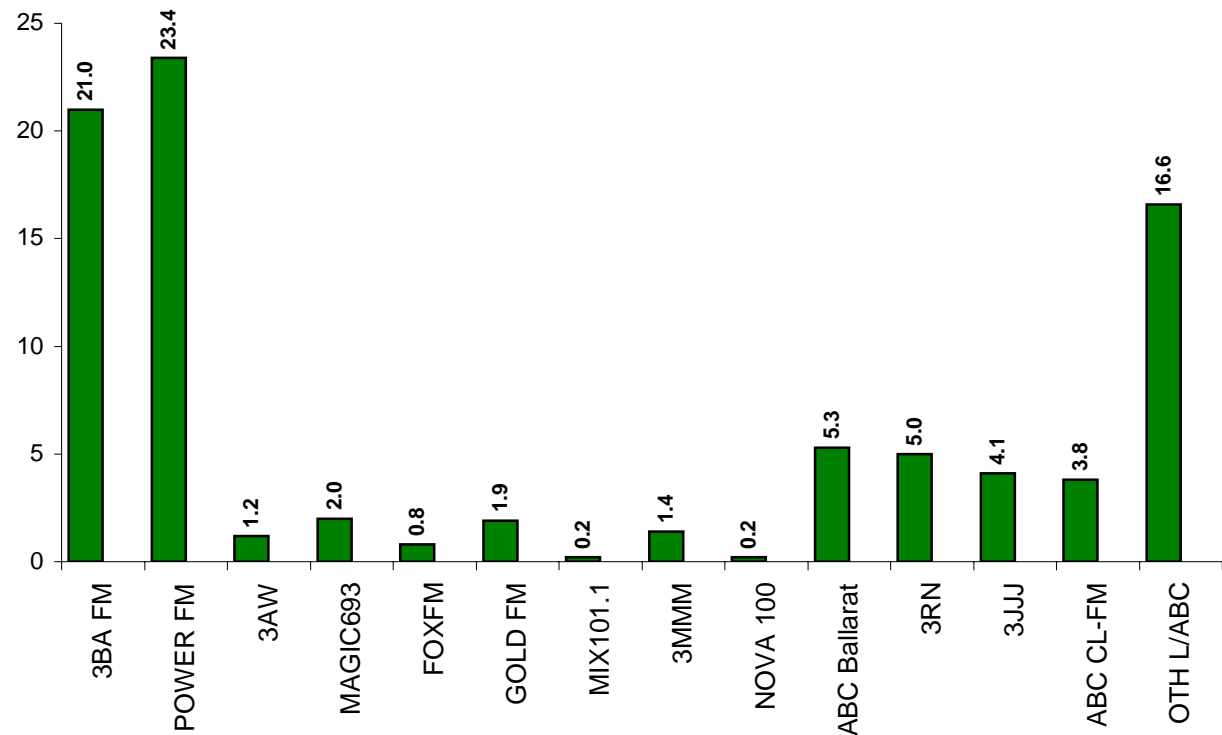

# Nielsen Media Research Radio Regional Summary Report

Survey #1 2005 (September 18 - November 12)

MON-SUN 5.30AM-12MN ALL PEOPLE 10+

	SHARE %
3BA FM	21.0
POWER FM	23.4
3AW	1.2
MAGIC693	2.0
FOXF	0.8
GOLD FM	1.9
MIX101.1	0.2
3MMM	1.4
NOVA 100	0.2
ABC Ballarat	5.3
3RN	5.0
3JJJ	4.1
ABC CL-FM	3.8
OTH L/ABC	16.6